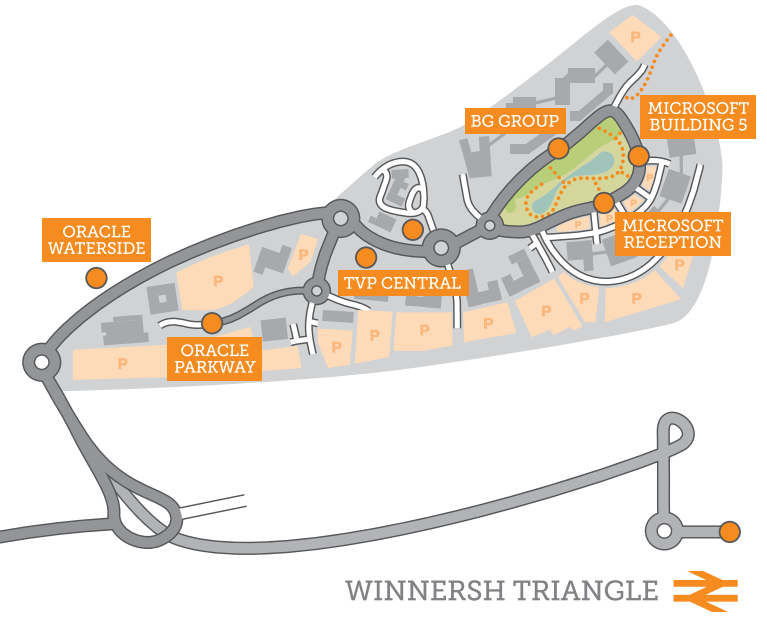

# THAMES VALLEY PARK COURTESY BUS SERVICE

Monday – Friday only

Destination	TRAVEL TIME FROM	
	Reading Station	Winnersh Triangle Station
Oracle Waterside	11 mins	6 mins
TVP Central	12 mins	7 mins
BG Group	13 mins	8 mins
Microsoft	14 mins	9 mins
Oracle Parkway	19 mins	14 mins

**READING TO THAMES VALLEY PARK** – Get on at any stop before Thames Valley Park. Get off at any stop within Thames Valley Park. (Timed from Northern Interchange)

MORNING					LUNCH	AFTERNOON					
6.45	7.00 - 8.00 (every 10 mins)	8.00 - 10.00 (every 6 mins)	10.10	10.20 - 12.00 (every 20 mins)	12.00 - 14.00 (every 15 mins)	14.00 - 16.00 (every 30 mins)	16.00 - 17.00 (every 10 mins)	17.08 - 18.38 (every 6 mins)	18.50		

**WINNERSH TRIANGLE STATION TO THAMES VALLEY PARK**

MORNING	AFTERNOON
7.08 - 9.38 (every 30 mins)	16.46 - 18.46 (every 30 mins)

**THAMES VALLEY PARK TO READING** – Get on at any stop within Thames Valley Park. Get off at any stop after Thames Valley Park. (Timed from TVP Central IN)

**THAMES VALLEY PARK TO WINNERSH TRIANGLE STATION**

MORNING	AFTERNOON
7.15 - 9.45 (every 30 mins)	16.30 - 19.00 (every 30 mins)