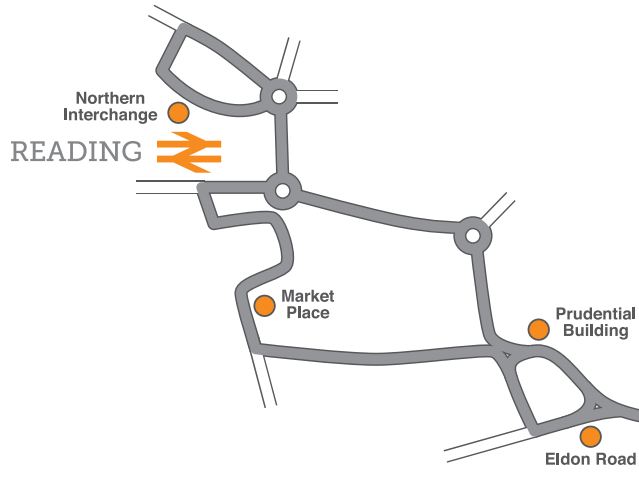

# THAMES VALLEY PARK

Thames Valley Park is a modern, attractive 200 acre business park and nature reserve positioned idyllically on the banks of the River Thames to the east of Reading.

The TVP courtesy bus provides convenient links from the park to the centre of Reading and to Winnersh Triangle Station for both commuters and visitors alike.

# THAMES VALLEY PARK COURTESY BUS SERVICE

Monday – Friday only

Destination	TRAVEL TIME FROM	
	Reading Station	Winnersh Triangle Station
Oracle Waterside	11 mins	6 mins
TVP Central	12 mins	7 mins
BG Group	13 mins	8 mins
Microsoft	14 mins	9 mins
Oracle Parkway	19 mins	14 mins

**READING TO THAMES VALLEY PARK** – Get on at any stop before Thames Valley Park. Get off at any stop within Thames Valley Park. (Timed from Northern Interchange)

MORNING					LUNCH	AFTERNOON					
6.45	7.00 - 8.00 (every 10 mins)	8.00 - 10.00 (every 6 mins)	10.10	10.20 - 12.00 (every 20 mins)	12.00 - 14.00 (every 15 mins)	14.00 - 16.00 (every 30 mins)	16.00 - 17.00 (every 10 mins)	17.08 - 18.38 (every 6 mins)	18.50		

**WINNERSH TRIANGLE STATION TO THAMES VALLEY PARK**

MORNING	AFTERNOON
7.08 - 9.38 (every 30 mins)	16.46 - 18.46 (every 30 mins)

**THAMES VALLEY PARK TO READING** – Get on at any stop within Thames Valley Park. Get off at any stop after Thames Valley Park. (Timed from TVP Central IN)